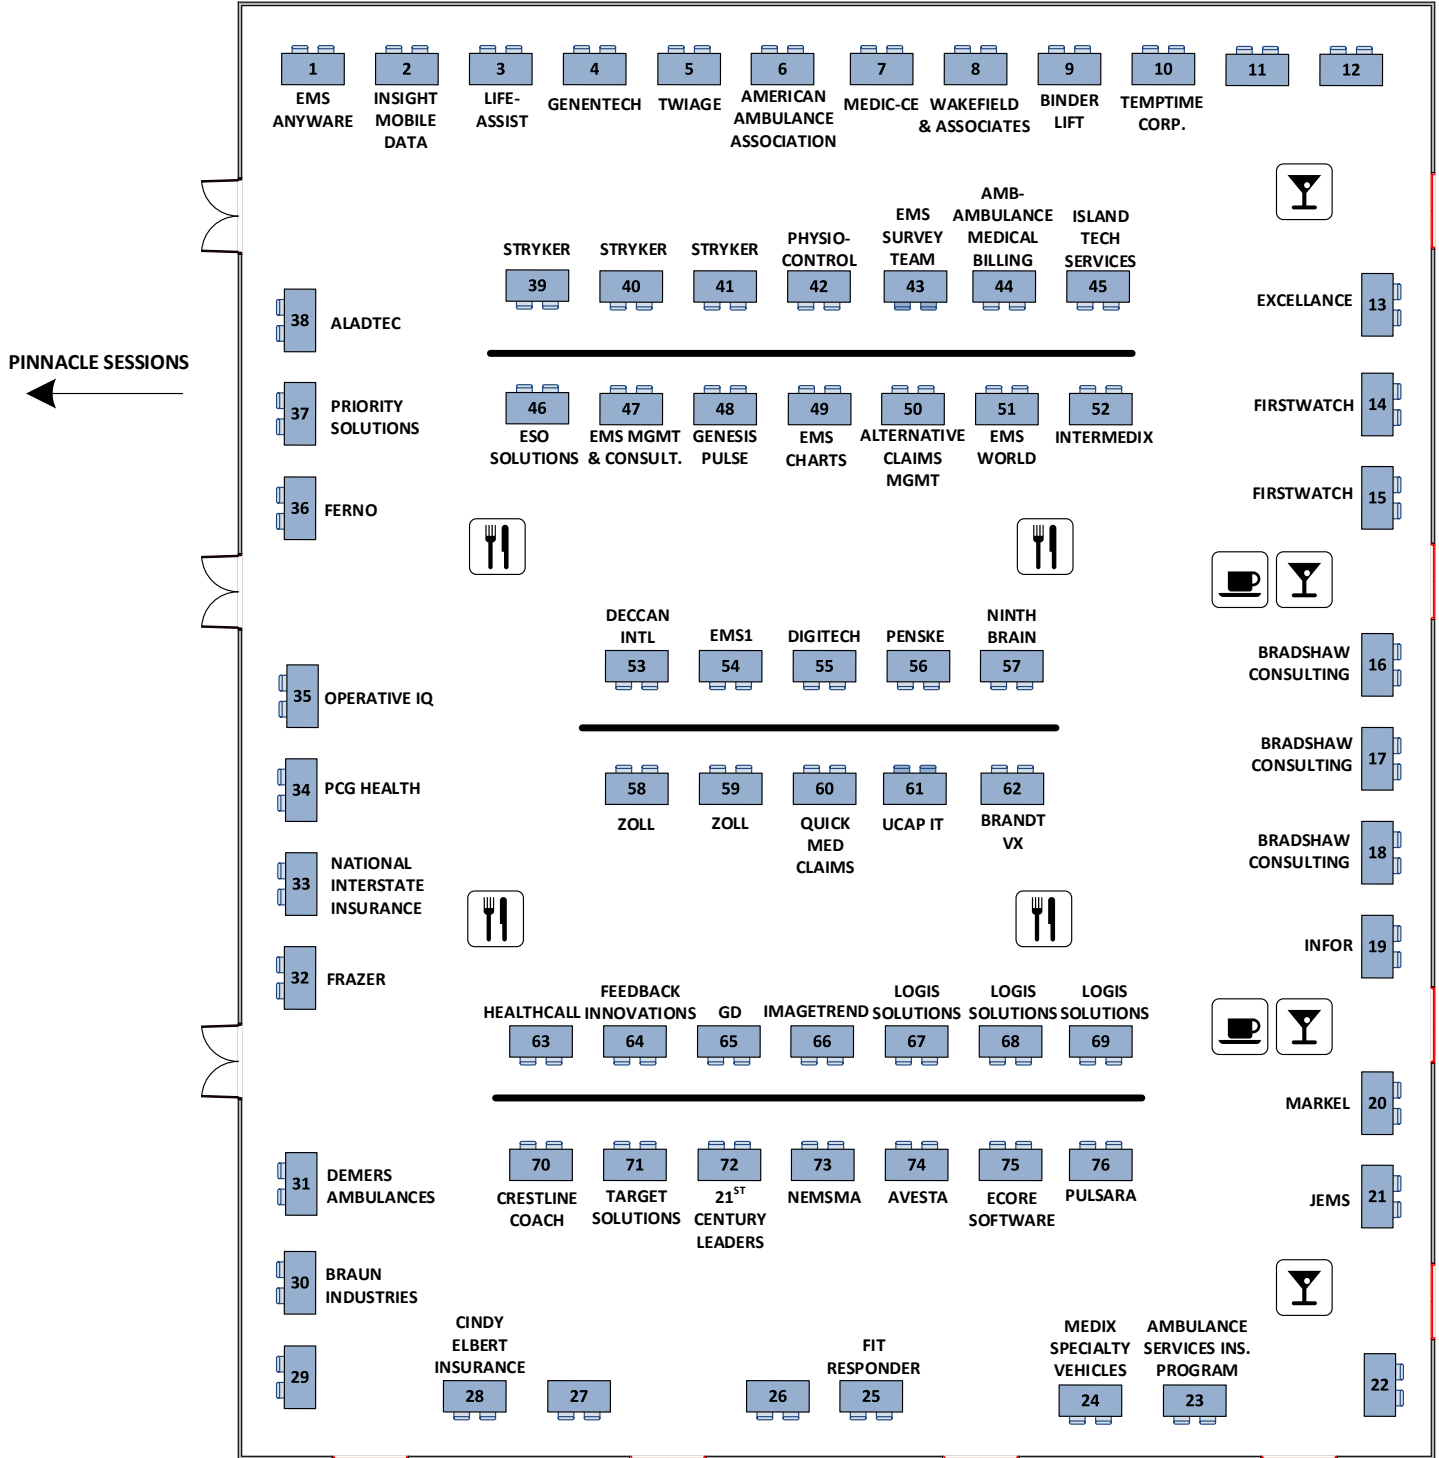

GRAND SONORAN F-K
114' X 139'

Updated 02 MARCH 2018